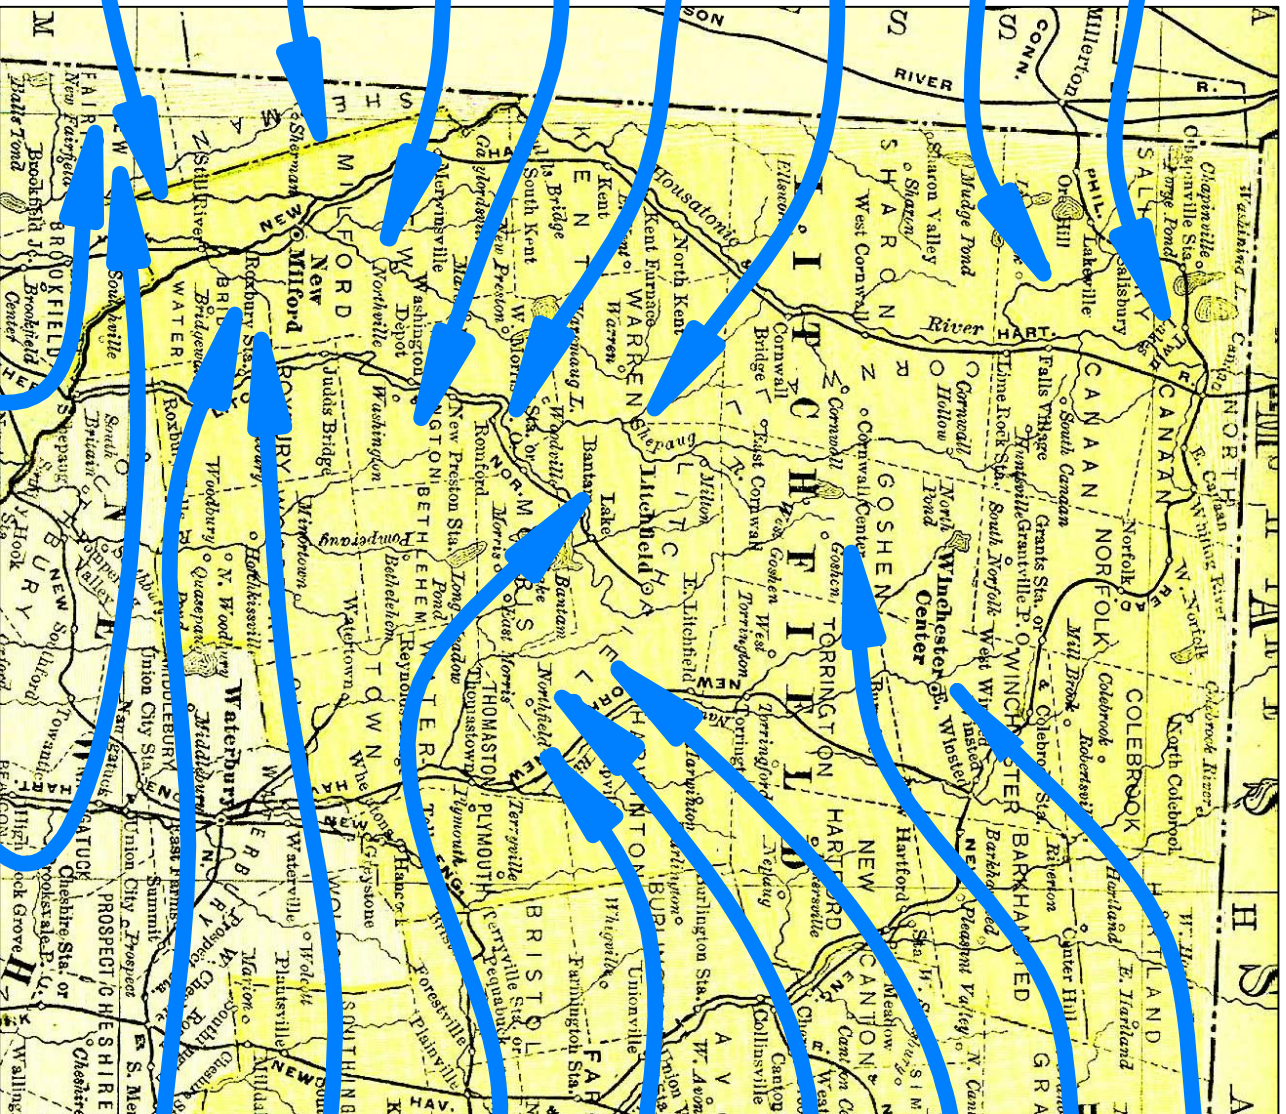

Location of Mountain Laurel Estates Development Corp. Ownership Projects

Smith Hill Road,
Salisbury, CT

Wells Hill Road,
Lakeville, CT

Town Hill Rd.
Warren, CT

Pirotation Avenue,
New Preston, CT

Sunset Fields,
Washington, CT

Indian Hill,
New Milford, CT

Sunny Lane,
Sherman, CT

Mountain Laurel
Estates,
New Fairfield, CT

Prospect Hill,
Brewster, NY

Platt Hill Estates,
Winchester, CT

Whispering Pines,
Goshen, CT

Buell Road South,
Litchfield, CT

Windsong Drive,
Northfield, CT

Penfield Drive,
Northfield, CT

928 Bantam Road,
Bantam, CT
(commercial)

Mine Hill Road,
Bridgewater, CT

Second Hill Falls,
Bridgewater, CT

Locust Glen,
New Fairfield, CT

Shepherd's Way,
New Fairfield, CT